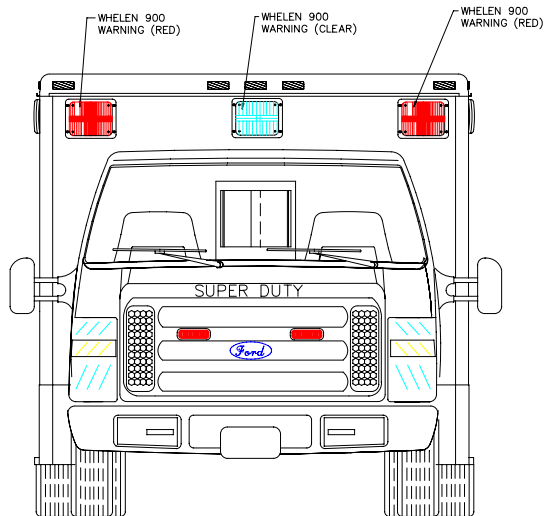

CONCEPTIONAL DRAWINGS ONLY: DRAWINGS ARE NOT TO SCALE, ALL MEASURES ARE APPROXIMATE & SUBJECT TO ENGINEERING CHANGE

Compartment Dimensions			
Cmpt	Height	Width	Depth
M1	58.6"	20.75"	17"
M3	73.8"	20"	7"
M7	N/A	N/A	N/A
M8	12.1"	18.375"	N/A
C/S Access	FULL HEIGHT	31"	N/A
Rear Access	56-5/8"	46-3/4"	N/A

*CONCEPTIONAL DRAWINGS
 * Some shown are optional
 * Due to AEV's ongoing improvements, drawings can change.

AMERICAN EMERGENCY VEHICLES

TITLE: DR-90 EXTERIOR

DWG.# _____ REV.# _____

TRUCK# _____

BY: _____ DATE _____