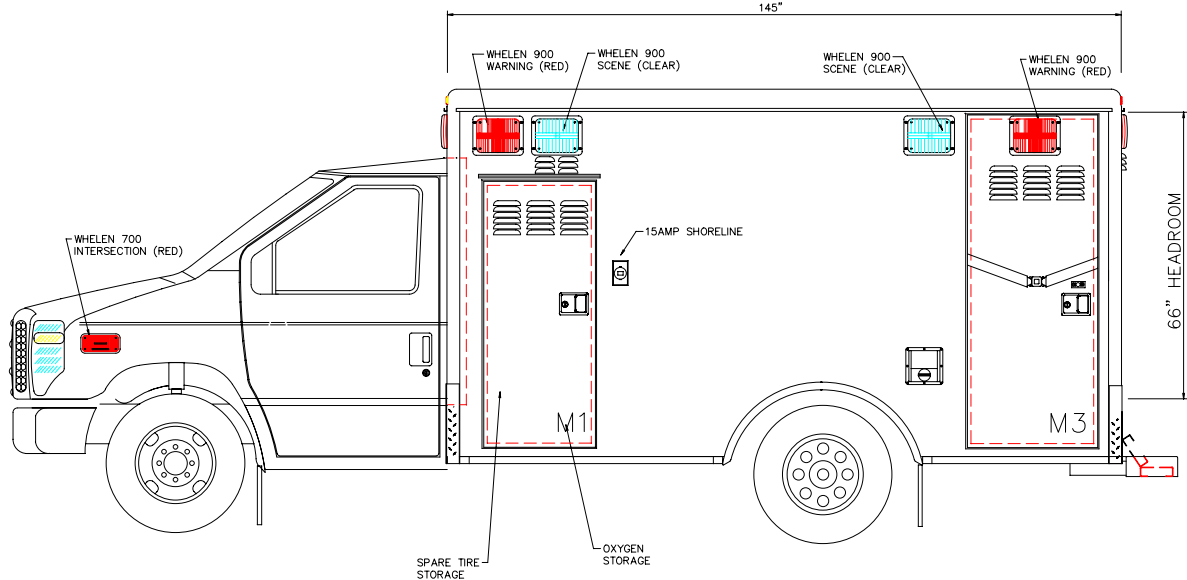

CONCEPTIONAL DRAWINGS ONLY: DRAWINGS ARE NOT TO SCALE, ALL MEASURES ARE APPROXIMATE & SUBJECT TO ENGINEERING CHANGE

Compartment Dimensions			
Cmpt	Height	Width	Depth
M1	58.6"	20.75"	17"
M3	73.8"	20"	7"
M7	N/A	N/A	N/A
M8	12.1"	18.375"	N/A
C/S Access	FULL HEIGHT	31"	N/A
Rear Access	56-5/8"	46-3/4"	N/A

*CONCEPTIONAL DRAWINGS
 * Some shown are optional
 * Due to AEV's ongoing improvements, drawings can change.

AMERICAN EMERGENCY VEHICLES

TITLE: DR-90 EXTERIOR

DWG.# _____ REV.# _____

TRUCK# _____

BY: _____ DATE _____

BODY #: _____

CUSTOMER: _____