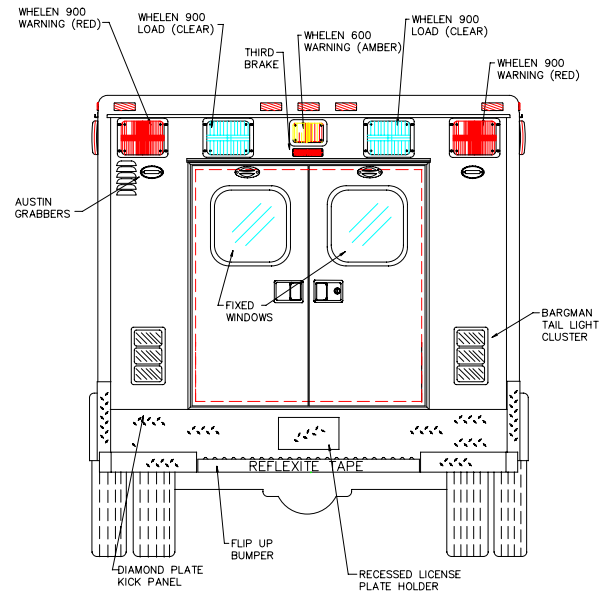

CONCEPTIONAL DRAWINGS ONLY: DRAWINGS ARE NOT TO SCALE, ALL MEASURES ARE APPROXIMATE & SUBJECT TO ENGINEERING CHANGE

Compartment Dimensions			
Cmpt	Height	Width	Depth
M1	58.6"	20.75"	17"
M3	73.8"	20"	7"
M7	N/A	N/A	N/A
M8	12.1"	18.375"	N/A
C/S Access	FULL HEIGHT	31"	N/A
Rear Access	56-5/8"	46-3/4"	N/A

*CONCEPTIONAL DRAWINGS
 * Some shown are optional
 * Due to AEV's ongoing improvements, drawings can change.

AMERICAN EMERGENCY VEHICLES

TITLE: DR-90 EXTERIOR

DWG.# _____ REV.# _____

TRUCK# _____

BY: _____ DATE _____