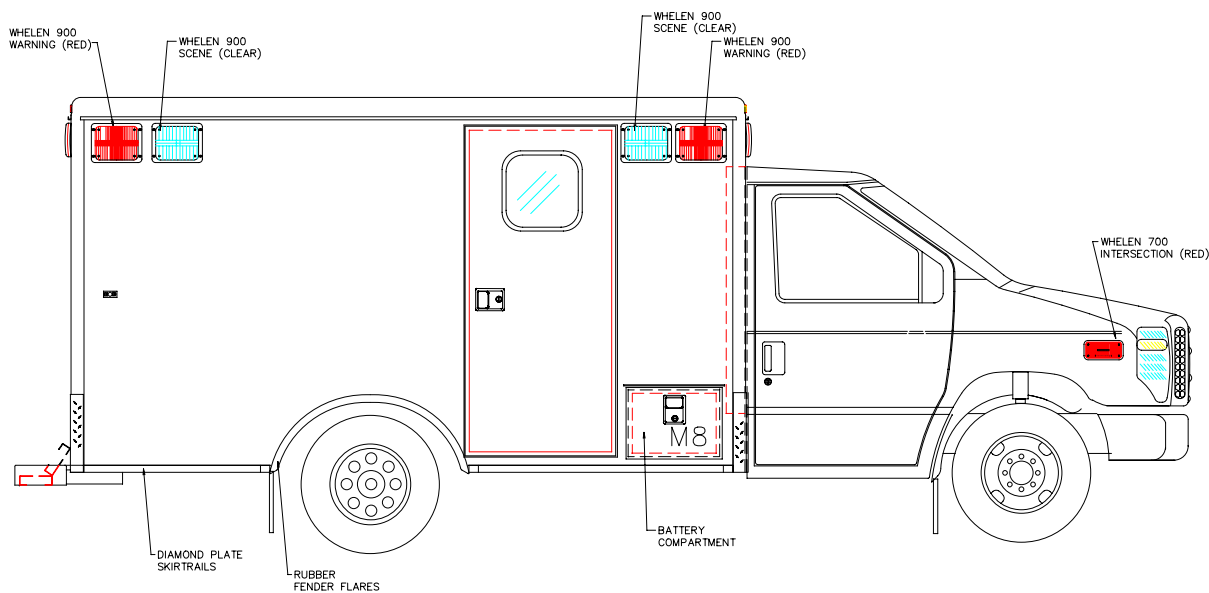

CONCEPTIONAL DRAWINGS ONLY: DRAWINGS ARE NOT TO SCALE, ALL MEASURES ARE APPROXIMATE & SUBJECT TO ENGINEERING CHANGE

Compartment Dimensions			
Cmpt	Height	Width	Depth
M1	58.6"	20.75"	17"
M3	73.8"	20"	7"
M7	N/A	N/A	N/A
M8	12.1"	18.375"	N/A
C/S Access	FULL HEIGHT	31"	N/A
Rear Access	56-5/8"	46-3/4"	N/A

*CONCEPTIONAL DRAWINGS
 * Some shown are optional
 * Due to AEV's ongoing improvements, drawings can change.

AMERICAN EMERGENCY VEHICLES

TITLE: DR-90 EXTERIOR

DWG.# _____ REV.# _____

TRUCK# _____

BY: _____ DATE _____

BODY #: _____

CUSTOMER: _____