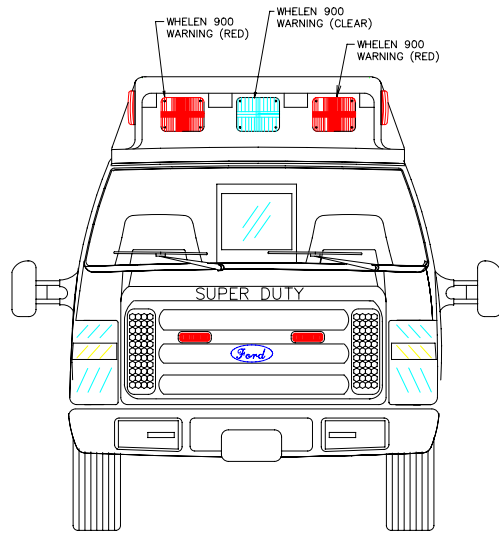

CONCEPTUAL DRAWINGS ONLY: DRAWINGS ARE NOT TO SCALE, ALL MEASURES ARE APPROXIMATE & SUBJECT TO ENGINEERING CHANGE

AMERICAN EMERGENCY VEHICLES		CUSTOMER
TITLE	Ford XL E-350 K Van	
DWG.#	REV.#	
TRUCK#		
BY:	DATE	

*CONCEPTUAL DRAWINGS
 • Some shown are optional
 • Due to AEV's ongoing improvements, drawings can change.