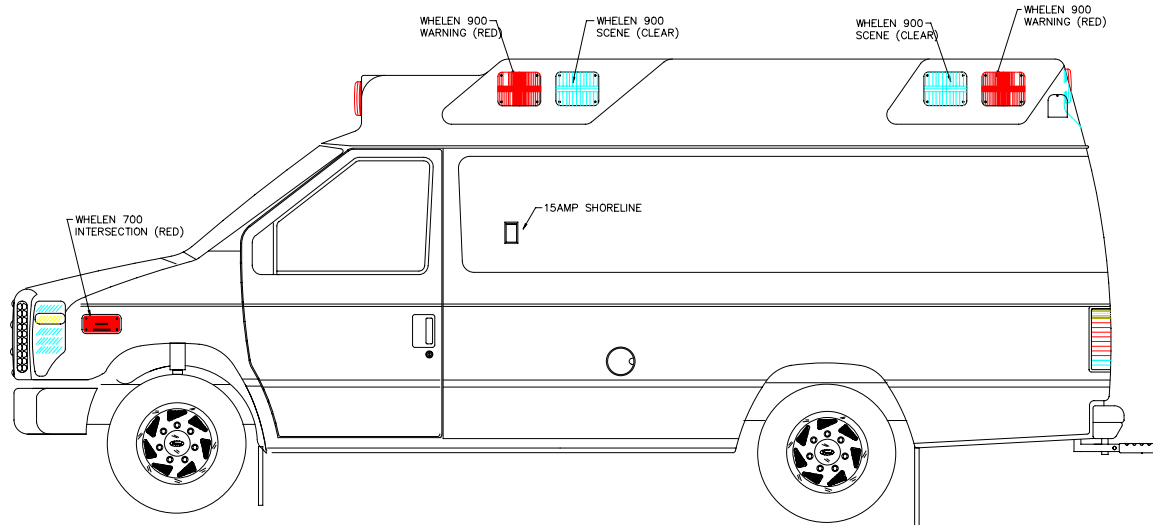

CONCEPTUAL DRAWINGS ONLY: DRAWINGS ARE NOT TO SCALE, ALL MEASURES ARE APPROXIMATE & SUBJECT TO ENGINEERING CHANGE

AMERICAN EMERGENCY VEHICLES		CUSTOMER
TITLE	Ford XL E-350 K Van	
DWG.#	REV.#	
TRUCK#		
BY:	DATE	

*CONCEPTUAL DRAWINGS
 • Some shown are optional
 • Due to AEV's ongoing improvements, drawings can change.