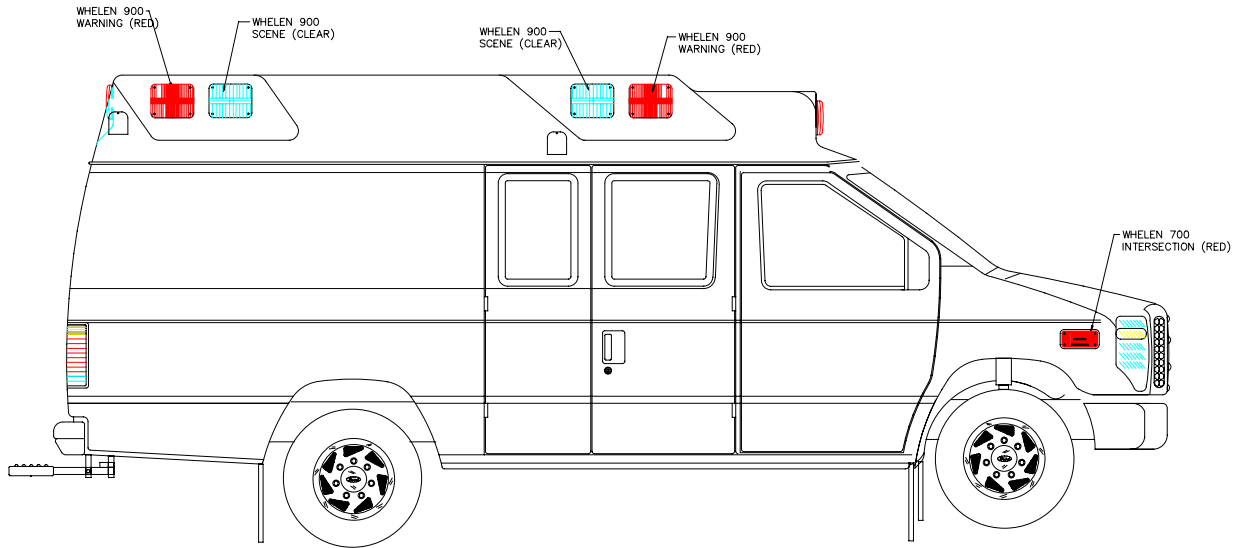

CONCEPTUAL DRAWINGS ONLY: DRAWINGS ARE NOT TO SCALE, ALL MEASURES ARE APPROXIMATE & SUBJECT TO ENGINEERING CHANGE

AMERICAN EMERGENCY VEHICLES		CUSTOMER
TITLE	Ford XL E-350 K Van	
DWG.#	REV.#	
TRUCK#		
BY:	DATE	

*CONCEPTUAL DRAWINGS
 • Some shown are optional
 • Due to AEV's ongoing improvements, drawings can change.