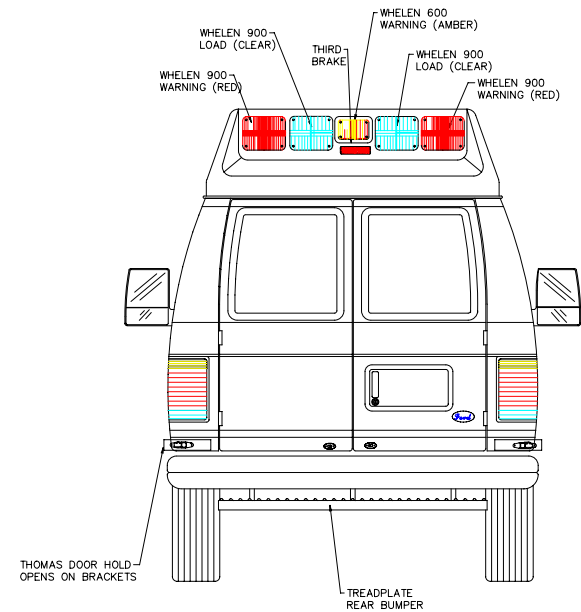

CONCEPTUAL DRAWINGS ONLY: DRAWINGS ARE NOT TO SCALE, ALL MEASURES ARE APPROXIMATE & SUBJECT TO ENGINEERING CHANGE

AMERICAN EMERGENCY VEHICLES		CUSTOMER
TITLE	Ford XL E-350 K Van	
DWG.#	REV.#	
TRUCK#		
BY:	DATE	

*CONCEPTUAL DRAWINGS
 • Some shown are optional
 • Due to AEV's ongoing improvements, drawings can change.