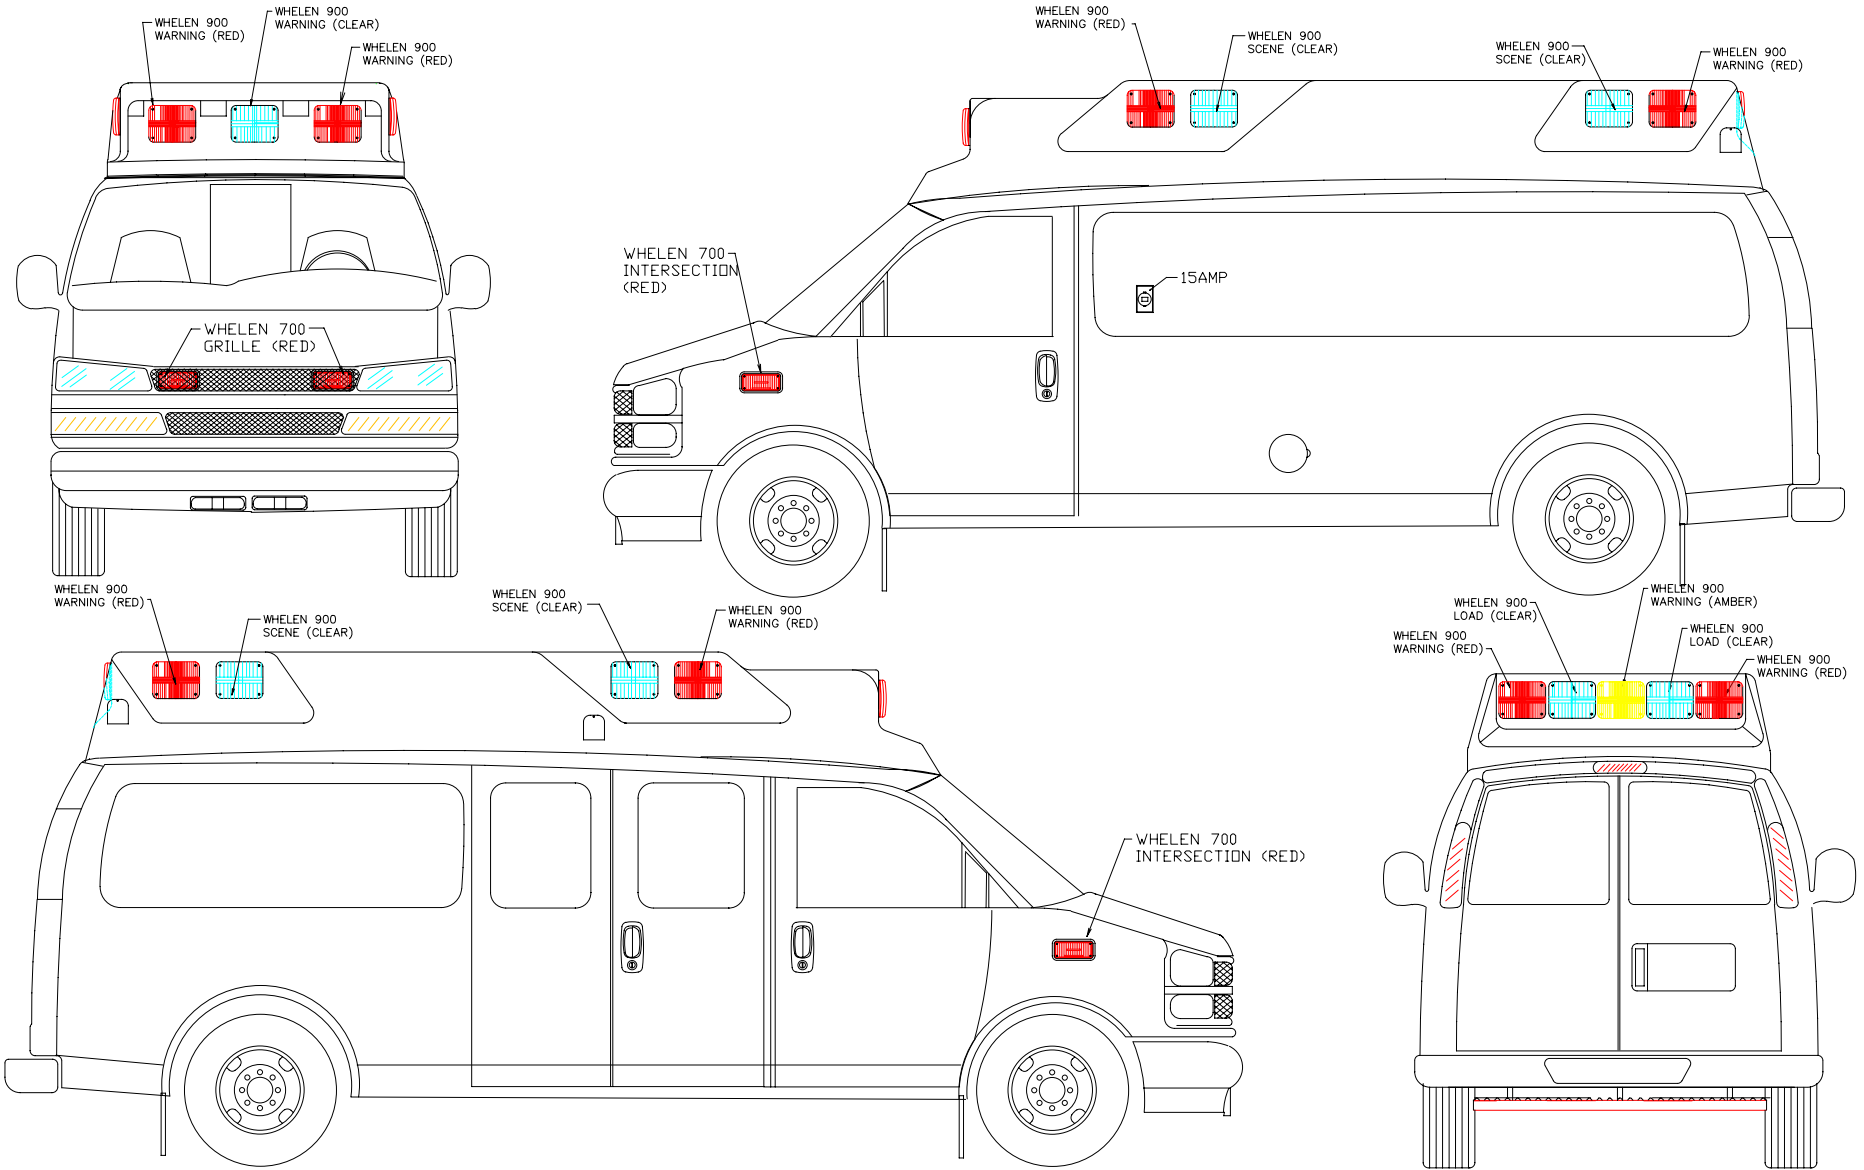

CONCEPTIONAL DRAWINGS ONLY: DRAWINGS ARE NOT TO SCALE, ALL MEASURES ARE APPROXIMATE & SUBJECT TO ENGINEERING CHANGE

*CONCEPTIONAL DRAWINGS
 * Some shown are optional
 * Due to AEV's ongoing improvements, drawings can change.

AMERICAN EMERGENCY VEHICLES		CUSTOMER:
TITLE Type II Chevy Exterior		
DWG.#	REV.#	
TRUCK#		
BY:	DATE:	