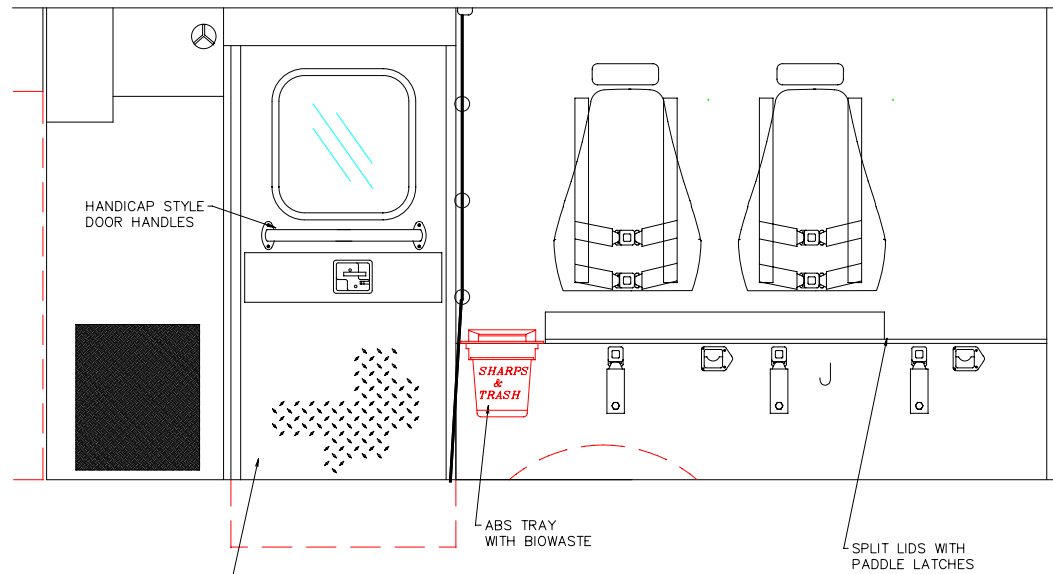

CONCEPTIONAL DRAWINGS ONLY: DRAWINGS ARE NOT TO SCALE, ALL MEASURES ARE APPROXIMATE & SUBJECT TO ENGINEERING CHANGE

AMERICAN EMERGENCY VEHICLES	
TITLE:DR-90 INTERIOR	
DWG.#	REV.#
TRUCK#	
BY:	DATE:
CUSTOMER:	

*CONCEPTIONAL DRAWINGS
 * Some shown are optional
 * Due to AEV's ongoing improvements, drawings can change.